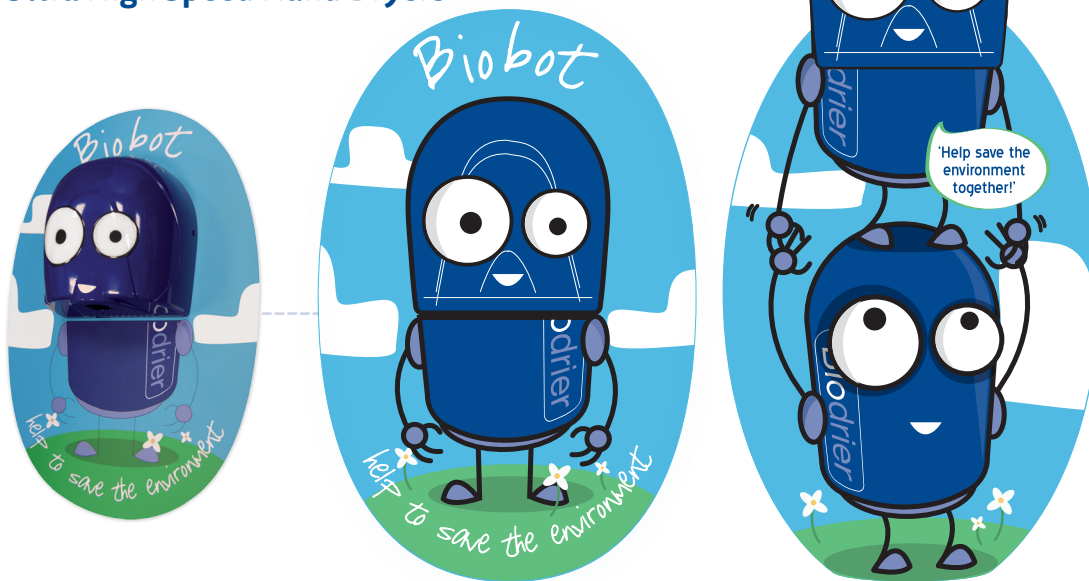

## Ultra High Speed Hand Dryers

Biobot 1 | BBo8-1

Biobot 2 | BBo8-2

### Biodrier Biobot

The new fun way of introducing children to drying their hands and they can help save the planet too! The Biobot is made from a high speed, energy efficient hand dryer and a colourful splash-back with an environmental message. We also have Make Your Own Biobot sheets to give away for a fun, crafty activity!

### Features

- Comes with a backplate that has an environmental message.
- Recent feedback from schools shows that having a Biobot installed increases the frequency that children wash and dry their hands.
- Dries hands in under 10 seconds.
- Made from the Biodrier Eco, our most popular dryer!
- No touch activation using infrared sensors.
- Energy efficient - **Uses 90% less energy than a conventional dryer!**
- Made from strong die cast aluminium.
- Low maintenance.

### Technical Specifications

Item Category	Performance
Operating voltage	220-240Vac, 50 Hz
Air speed	64 m/s (140m <sup>3</sup> /h)
Motor type	650W adjustable brush type
Heater element	250W thermal protected
Rating power	900W
Drying time	Under 10 seconds
Circuit operation	Infrared automatic, self adjusting
Timing protection	60 seconds auto shut off
Drip proof	IP22
Isolation	Class I
Net weight	4.5kg
Unit size	W 280 x H 300 x D 175mm
Finish	Die cast aluminium white/silver/chrome
Decibel rating	76 dba @ 1 mtr
Approvals	CE, WEEE, <b>GreenSpec®</b>