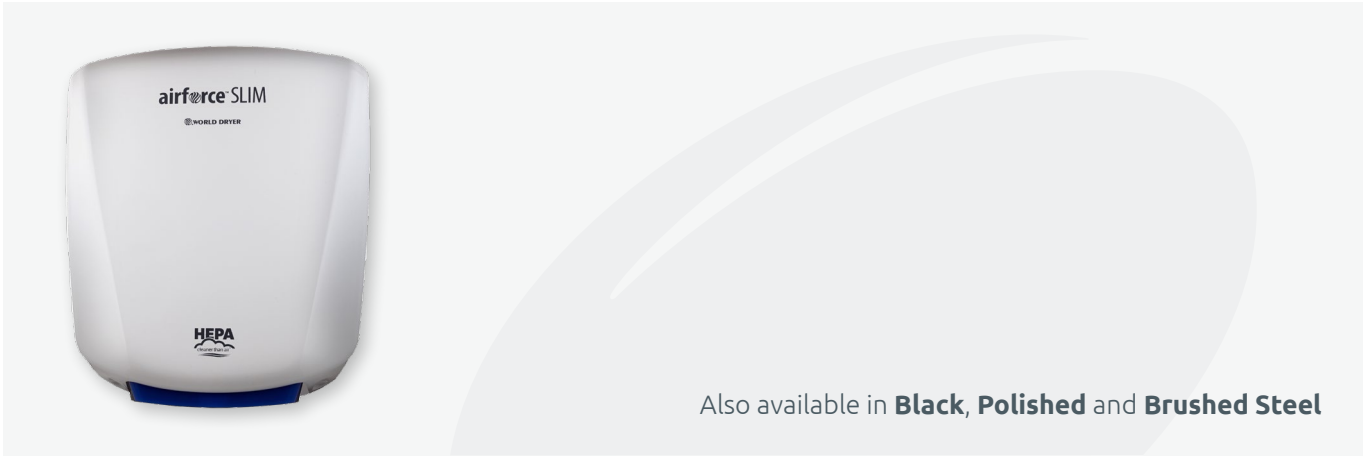

> AIRFORCE SLIM

The latest addition to the long established, market leading Airforce family of hand dryers, the all new **AIRFORCE SLIM**. Just 100mm deep, warm HEPA filtered drying air for the ultimate hygienic drying comfort, universal motor that operates between 120-277 VAC to make connection as easy as possible, replaceable motor brushes to extend motor life to over 5000 hours, three speed settings, delivering three noise emission levels to ensure the perfect set up is possible for all locations, fast dry time from as low as 12 seconds on high speed, perfect for high traffic areas, four finishes all with antimicrobial coating, black & white with Aluminium covers, polished & brushed stainless steel to fit every washroom environment.

KEY FEATURES

- Automatic operation
- Fast dry time of as low as 12 seconds
- Warm HEPA filtered drying air
- Low cost in use, energy consumption just 450-950W
- Three speeds, high, medium & low
- Three noise emission levels
- Universal motor that operates between 120-277 VAC
- Extra-long brush life, up to 5000 hours with replaceable brushes
- Just 100mm deep
- Anti-microbial coatings
- Metal cover in four finishes

BENEFITS

- Space saving**
- Ultra-hygienic**
- Lower energy costs**

Cover Material	Cover Finish	Dry time	Dimensions (HxWxD)	Weight	Operation	Voltage
Aluminium	White or Black	12 seconds	368 x 311 x 100mm	3.7kg	Automatic	Extends from 120-277v
Stainless Steel	Polished or Brushed		368 x 311 x 100mm	4.4kg		