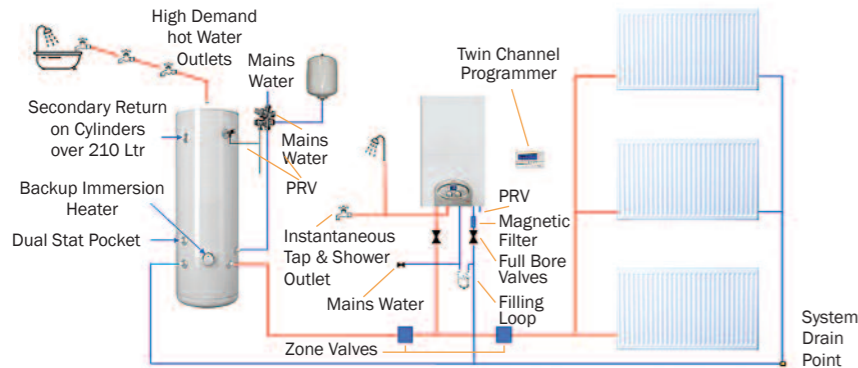

Fusion Astro Combi Hybrid System

Blantyre Industrial Estate, Blantyre G72 0UP Tel: 01698 820533 Fax: 01698 825697
Email: info@electric-heatingcompany.co.uk
www.electric-heatingcompany.co.uk