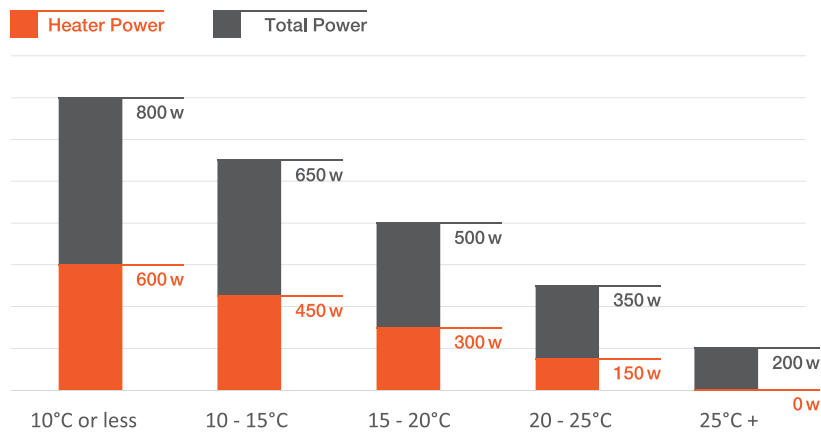

The Biodrier 3D Smart Dry

Now even more intelligent, the 3D Smart Dry is a fantastic addition to our range. Featuring very high specifications, unbeatable energy efficiency and superb durability. This is the first hand dryer to automatically adjust to the surrounding ambient air temperature, so you get comfortable, warm air in the winter and energy savings in the summer.

Anti Bacterial HEPA Filter

The Grade 13 HEPA air filtration system removes dust and bacteria, delivering pure clean air to the hands.

Intelligent Heating

Save money and energy while not compromising on comfort. The 3D Smart Dry automatically adjusts the heater depending on the ambient temperature of the air surrounding the dryer. This means that in cold temperatures you have a comfortable hand drying experience and in the warmer weather you can reduce your energy consumption and save money.

Quieter

With a brushless motor and a unique air flow system this hand dryer controls excess noise. This has reduced the noise output from 80 dba of the previous model down to 70 dba. Making this hand dryer ideal for noise sensitive environments such as schools, theatres & hospitals etc.

Tough & Long Lasting

The 3D Smart Dry is ideal if you want a hard working and tough dryer that requires only minimal maintenance. The case is constructed from a durable, heavy duty stainless steel casing that makes it ideal for use in public or busy washrooms. Powered with a long lasting, high speed, brushless motor the life of the Biodrier 3D Smart Dry is almost infinite!

Compact Design

Redesigned to take up less room without compromising on performance. The updated shape will fit in with any modern washroom.

Biodrier 3D Smart Dry Technical Specifications

Item Category	Performance
Operating voltage	220-240Vac, 50 Hz
Air speed	75 m/s, 85 m³/h
Air output temp	Intelligent based on room temp (see table)
Motor type	18,000 rpm, 200 Watts, BLDC brushless DC Motor
Heater element	0-600 Watts (Intelligent)
Motor thermal protection	Auto resetting thermostat turns unit off, 240v at 95°C
Drying time	Under 10 seconds
Circuit operation	Infrared automatic, self adjusting
Timing protection	60 seconds auto shut off
Drip proof	IPX2
Isolation	Class I
Filter	Antibacterial H13 HEPA filter
Net weight	3.3 kg
Unit size	W 228 x H 278 x D 154 mm
Finish	Satin finish stainless steel
Decibel rating	70 dba @ 1 mtr
Approvals	CE, WEEE,