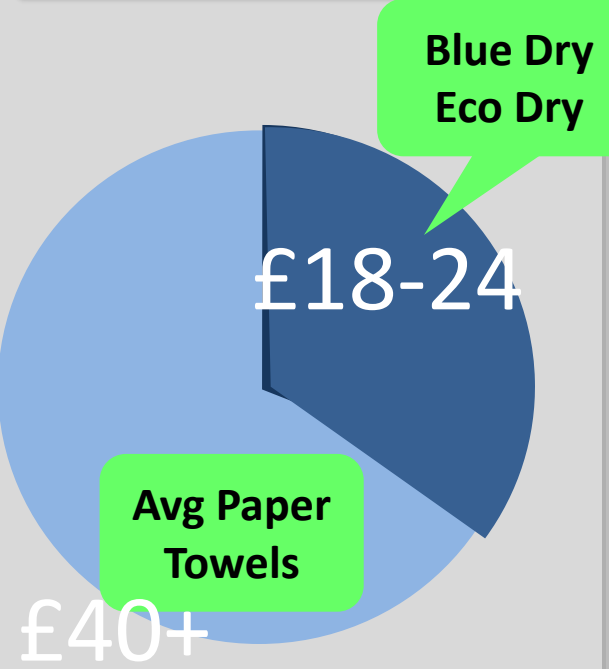

Year	Onsite	Labour	Parts
Year 1	Onsite	Labour	Parts
Year 2	Onsite	Labour	Parts
Year 3	Onsite	Labour	Parts
Year 4	Onsite	Labour	Parts
Year 5	Onsite	Labour	Parts