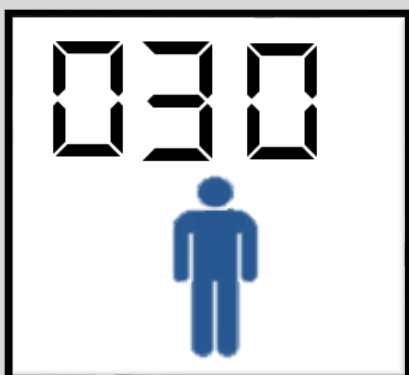

### Power

1100 watts

Blue Dry Eco Dry

Blue Dry Eco Dry

10-12 secs

Warner Howard EL600

15 secs

Blue Dry Eco Dry