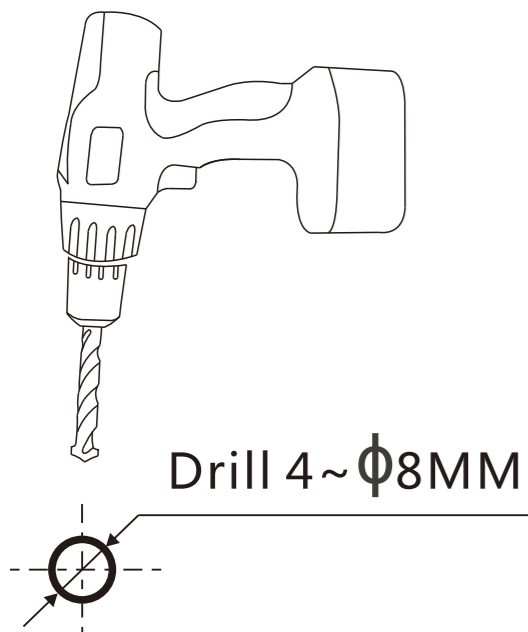

Installation Template

129MM

129MM

RECOMMENDED MOUNTING HEIGHTS

	(Men)	1000MM (40")
	(Women)	960MM (38")
	(4-7Years)	812MM (32")
	(8-10Years)	860MM (34")
	(11-13Years)	910MM (36")
	(14-16Years)	960MM (38")
	(Disable)	860MM (34")