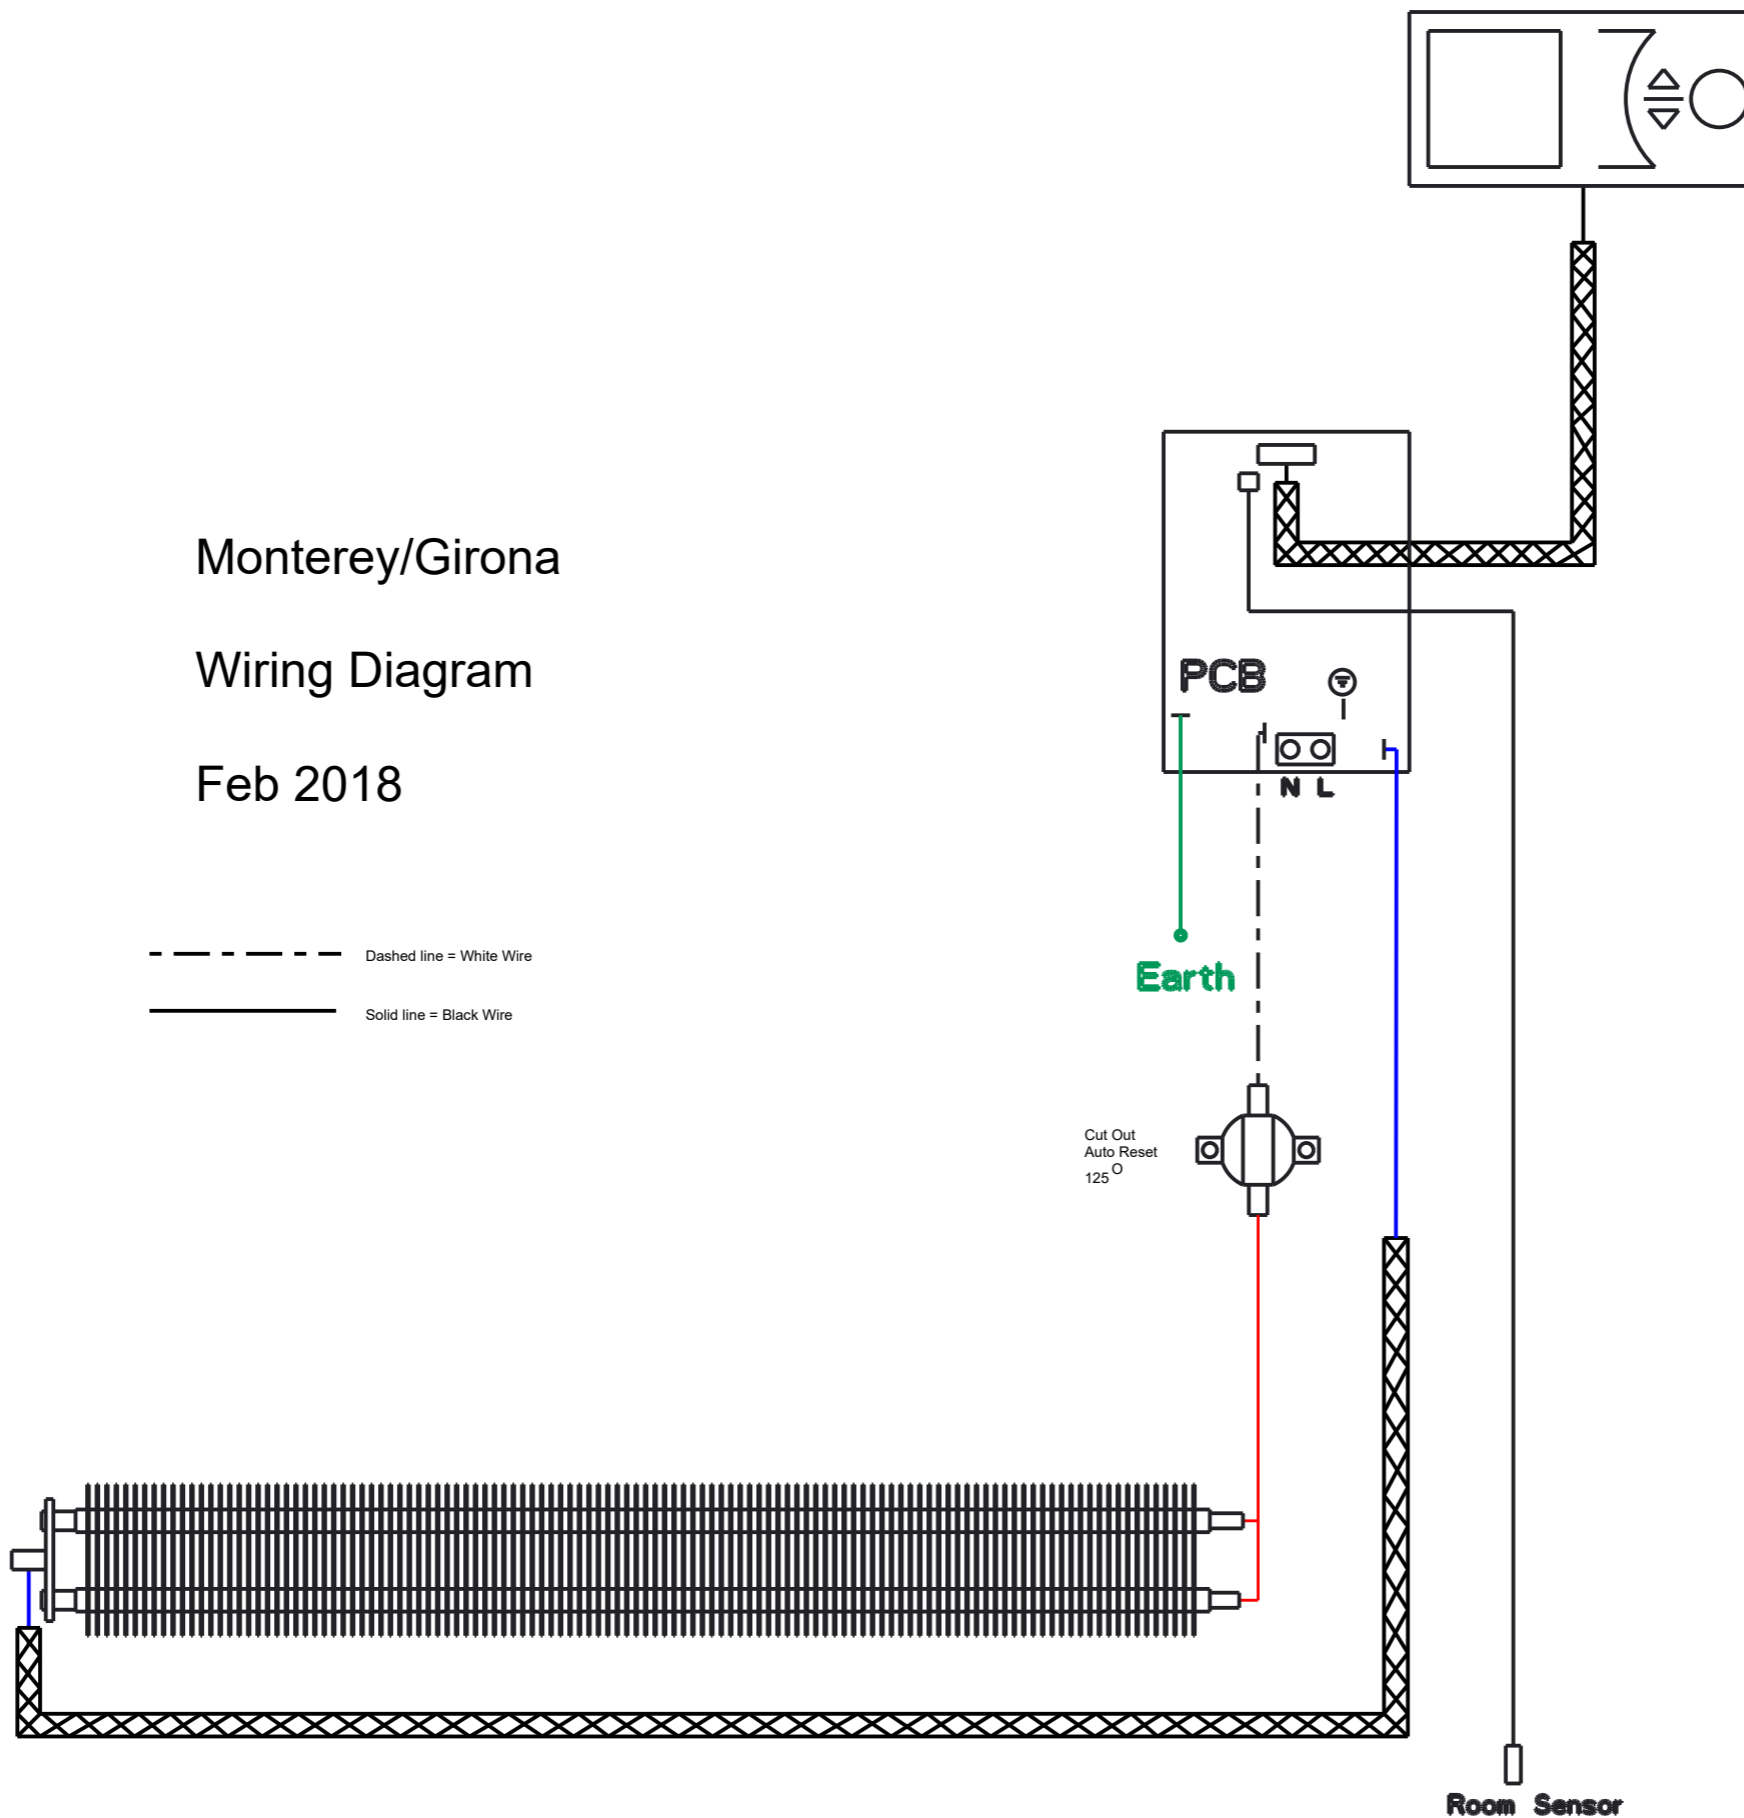

C

D

E

F

Monterey/Girona
 Wiring Diagram
 Feb 2018

----- Dashed line = White Wire
 _____ Solid line = Black Wire

SCALE 0.500

ISS	CHANGE	DATE	NAME
1	First Issue	06Feb18	MBarr

GDC GROUP Ltd
THE CONTENTS OF THIS DRAWING MAY NOT BE COPIED TO ANY THIRD PARTY WITHOUT THE OWNER'S PERMISSION
 DIMENSIONS SHOWN IN MILLIMETRES
 REVISE ONLY ON CAD SYSTEM

TOLERANCE UNLESS STATED	SCALE 0.004	MATERIAL
HOLE CENTRE ±0.2 OTHER DIMENSIONS +0.0 UNLESS STATED -0.4	SHEET 1/1	PART WEIGHT [.1] grams
		PART VOLUME [.1] mm³
3rd ANGLE PROJECTION	FILE NAME MG_500_750_WIRING_DIAGRAM	DESCRIPTION
		PART NUMBER