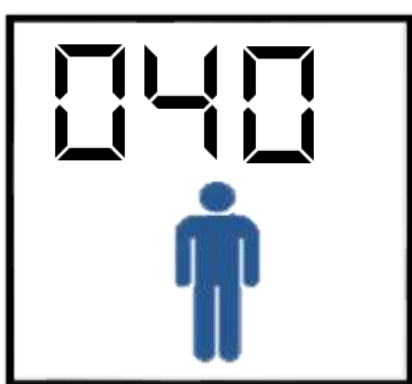

Noise

Dry time

Excel XLerator

10 secs

Power

Excel XLerator

500 watts

Maximum Throughput: Peak 10 minutes