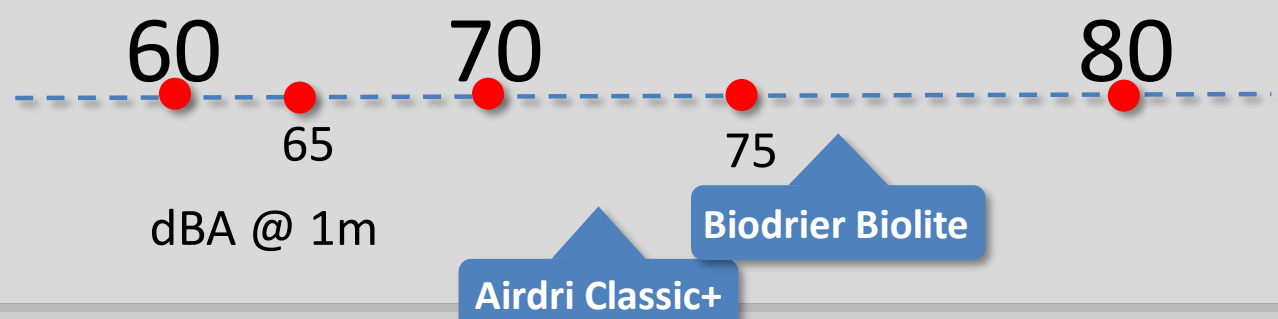

Noise

Dry time

Excel XLerator

10 secs

Power

Excel XLerator

500 watts

Maximum Throughput: Peak 10 minutes