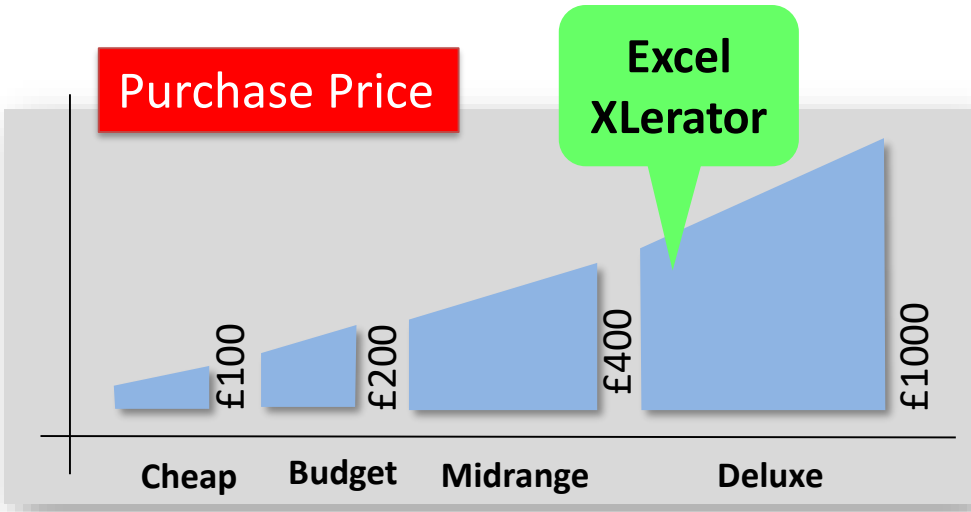

Purchase Price