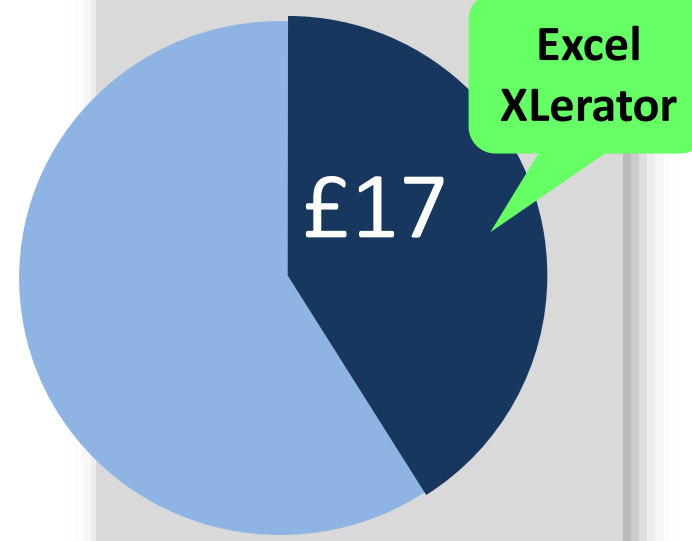

Annual Running Costs

Year	Onsite	Labour	Parts
Year 1	Onsite	Labour	Parts
Year 2	Onsite	Labour	Parts
Year 3	Onsite	Labour	Parts
Year 4	Onsite	Labour	Parts
Year 5	Onsite	Labour	Parts

Warranty