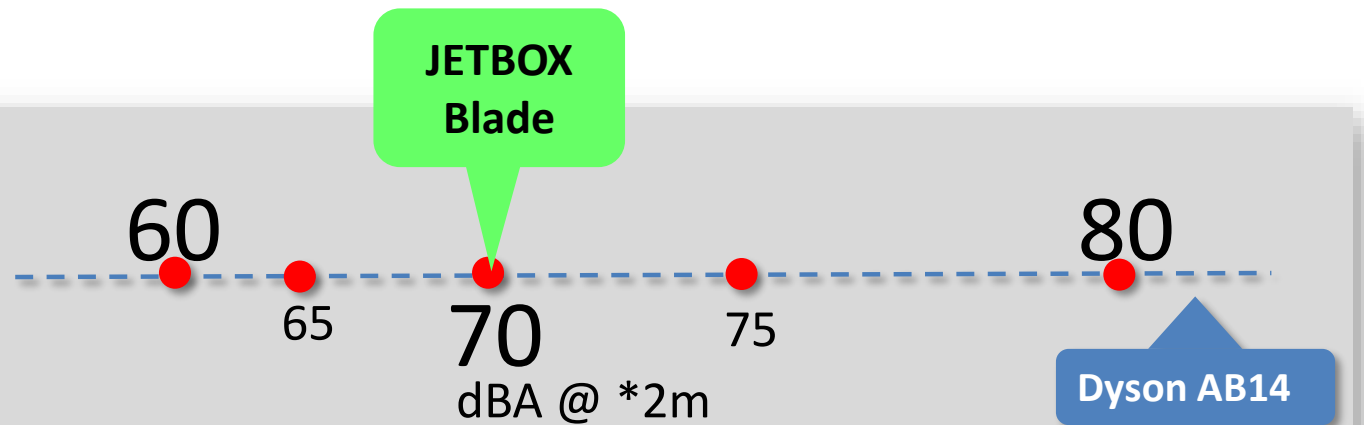

Noise

Dry time

JETBOX Blade

10 secs

Power

JETBOX Blade

650 - 2050 watts

040