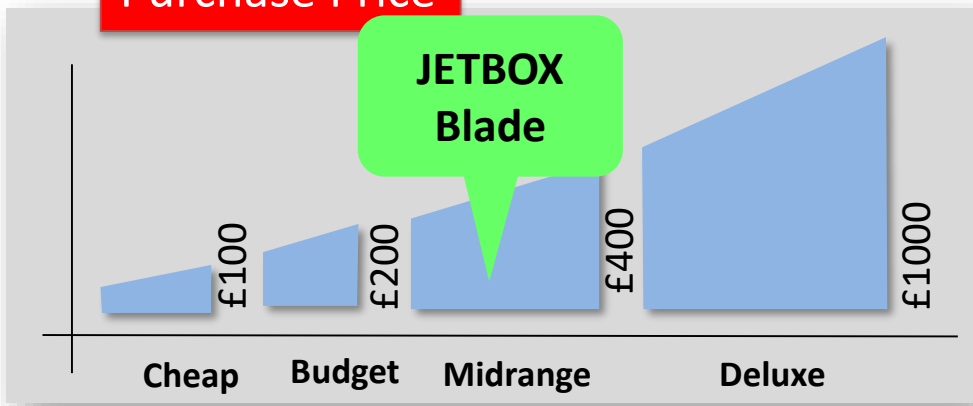

Purchase Price