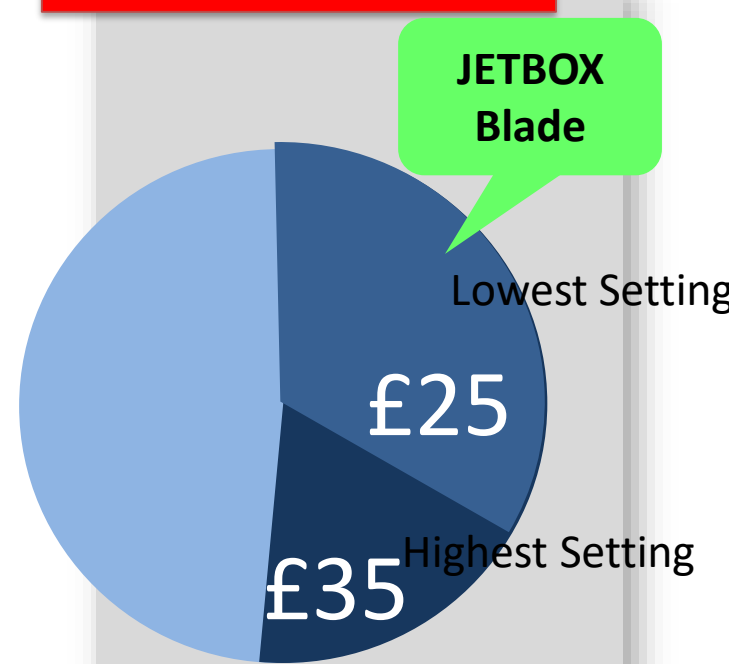

Annual Running Costs

Year	Onsite	Labour	Parts
Year 1	Onsite	Labour	Parts
Year 2	Onsite	Labour	Parts
Year 3	Onsite	Labour	Parts
Year 4	Onsite	Labour	Parts
Year 5	Onsite	Labour	Parts

Warranty