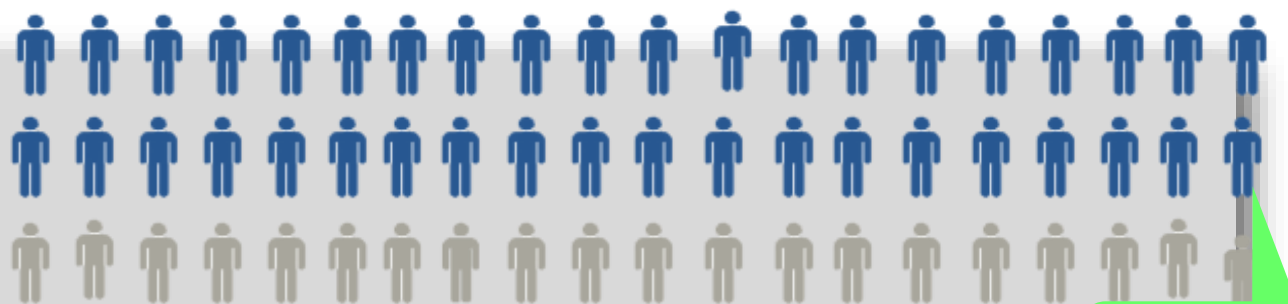

Maximum Throughput: Peak 10 minutes

JETBOX Blade