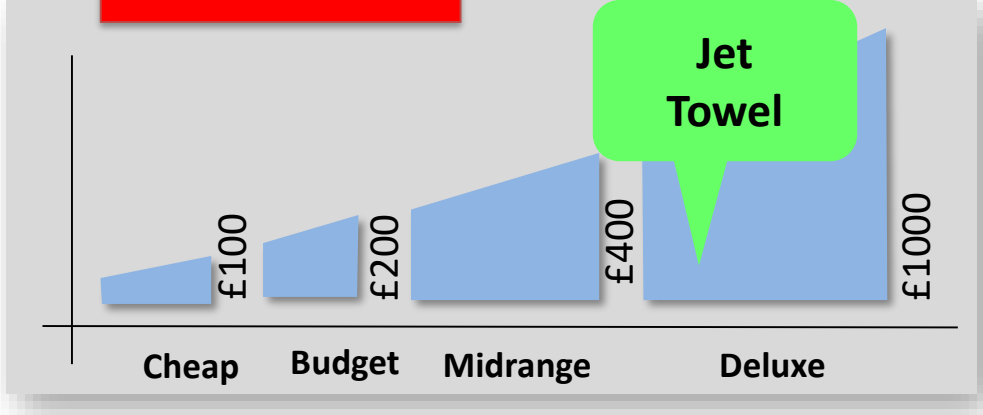

As the first 'blade' type hand dryer ever released, and with a very significant market share in a number of countries around the world, the Jet-Towel is worth serious consideration by anyone looking for a 'hands-in' dryer. Fast, effective and very quiet, with adjustable heating element and motor speed, the Jet-Towel also has a drip tray for no-mess floors and the lowest power consumption of all its competitors. Most definitely on our 'Highly recommended' list.

Purchase Price

Annual Running Costs

Onsite	Onsite	Onsite	Onsite	Onsite
Labour	Labour	Labour	Labour	Labour
Parts	Parts	Parts	Parts	Parts
Year 1	Year 2	Year 3	Year 4	Year 5

Warranty

Noise

Dry time

Power

Maximum Throughput: Peak 10 minutes