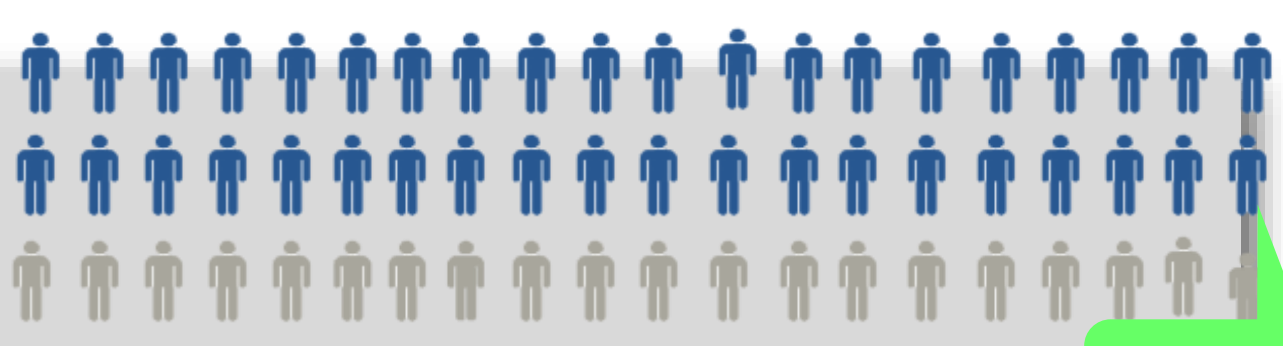

Power

Maximum Throughput: Peak 10 minutes