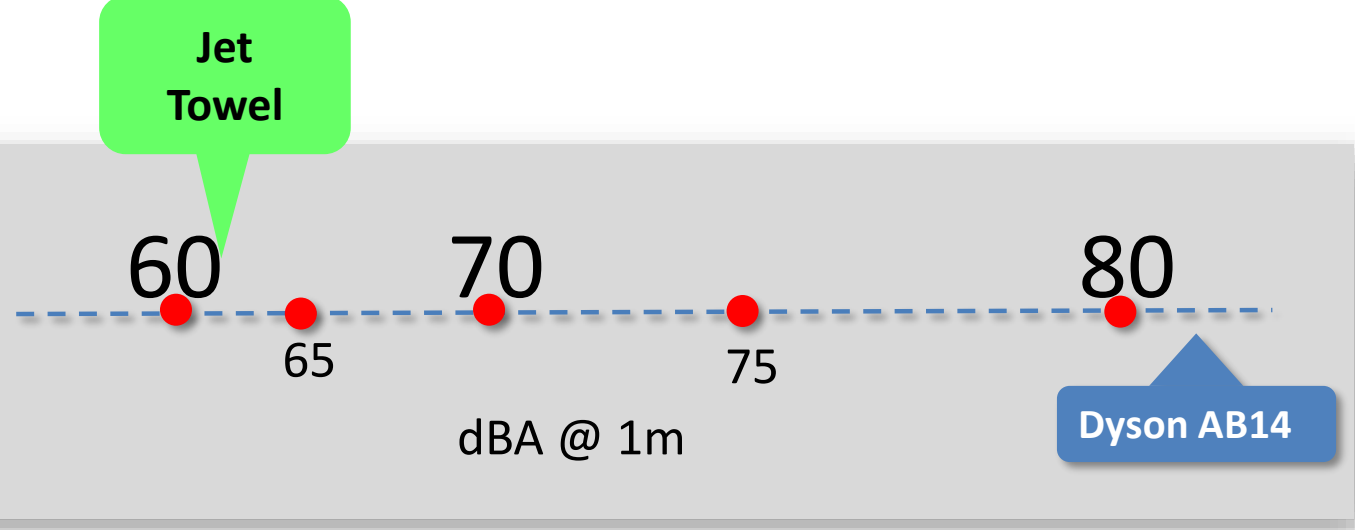

Purchase Price

Annual Running Costs

Onsite	Onsite	Onsite	Onsite	Onsite
Labour	Labour	Labour	Labour	Labour
Parts	Parts	Parts	Parts	Parts
Year 1	Year 2	Year 3	Year 4	Year 5

Warranty

Noise

Dry time

Power

Maximum Throughput: Peak 10 minutes