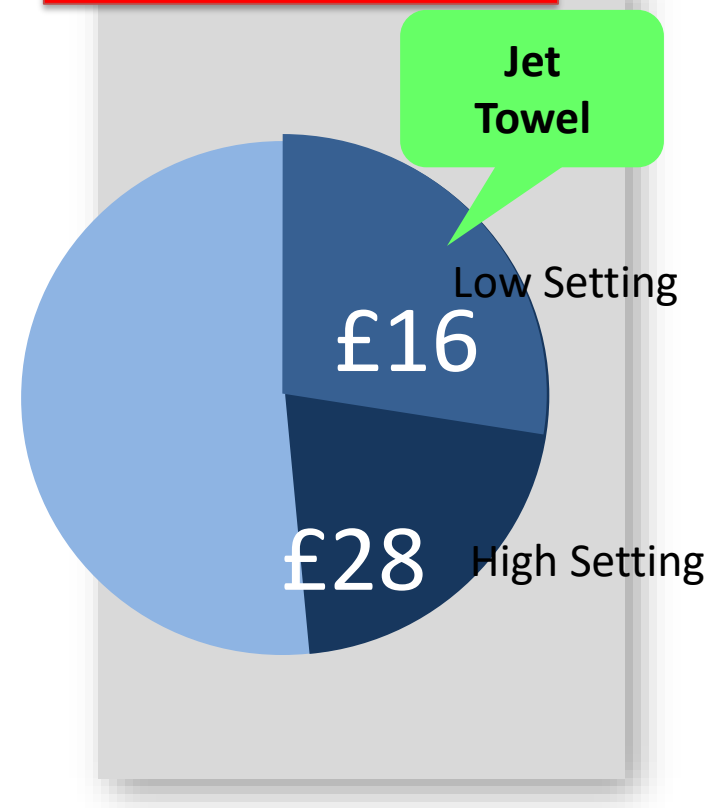

As the first 'blade' type hand dryer ever released, and with a very significant market share in a number of countries around the world, the Jet-Towel is worth serious consideration by anyone looking for a 'hands-in' dryer. Fast, effective and very quiet, with adjustable heating element and motor speed, the Jet-Towel also has a drip tray for no-mess floors and the lowest power consumption of all its competitors. Most definitely on our 'Highly recommended' list.

Purchase Price

Annual Running Costs

Onsite	Onsite	Onsite	Onsite	Onsite
Labour	Labour	Labour	Labour	Labour
Parts	Parts	Parts	Parts	Parts
Year 1	Year 2	Year 3	Year 4	Year 5

Warranty

Noise

Dry time

Power

Maximum Throughput: Peak 10 minutes