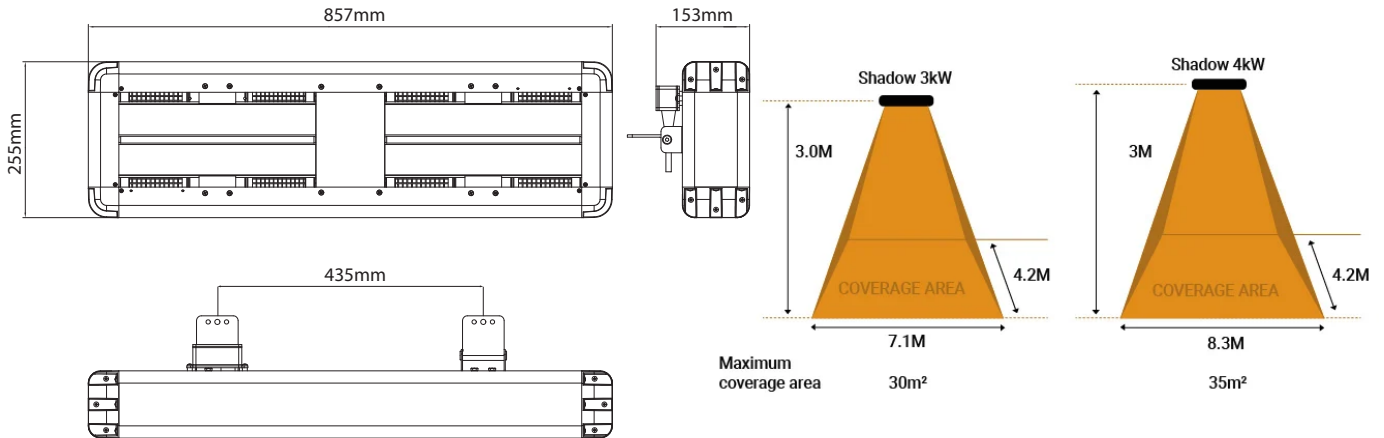

Shadow 3kW and 4kW Industrial Heater

Horizontal

Technical Drawings

Technical Specification

	3kW Horizontal - #903670-15	4kW Horizontal - #903670
Voltage (V)	220 - 240V	220 - 240V
Weight (Kg)	6.1	6.1
Total Power (kW)	3	4
Ingress Protection	IP65	IP65
Warranty	2 Years	2 Years
Lamp Warranty	Not Covered	Not Covered
Cable Length	1.8m cable (2.5mm ²)	1.8m cable (2.5mm ²)
Product Depth (cm)	85.7	85.7
Product Height (cm)	11	11
Product Width (cm)	25.5	25.5
Package Depth (cm)	94	94
Package Height (cm)	25	25
Package Width (cm)	35	35

Installation Diagrams