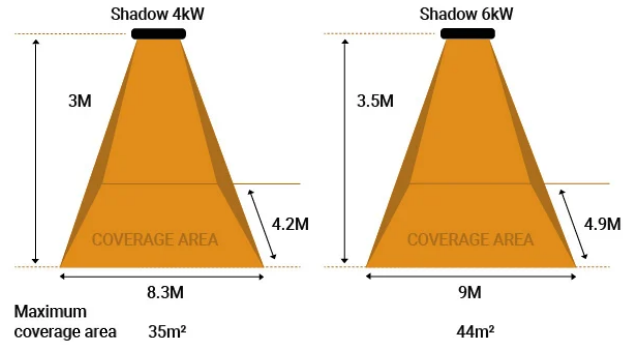

Shadow 4.5kW and 6kW Industrial Heater

Vertical

Technical Drawings

Technical Specification

	6kW Vertical - #903678	6kW Vertical - #903674
Voltage (V)	220 - 240V	220 - 240V
Weight (Kg)	8.4	8.4
Total Power (kW)	4.5	6
Ingress Protection	IP65	IP65
Warranty	2 Years	2 Years
Lamp Warranty	Not Covered	Not Covered
Cable Length	Cable not supplied	Cable not supplied
Product Depth (cm)	42.2	42.2
Product Height (cm)	11	11
Product Width (cm)	52.5	52.5
Package Depth (cm)	48	48
Package Height (cm)	22	22
Package Width (cm)	59	59