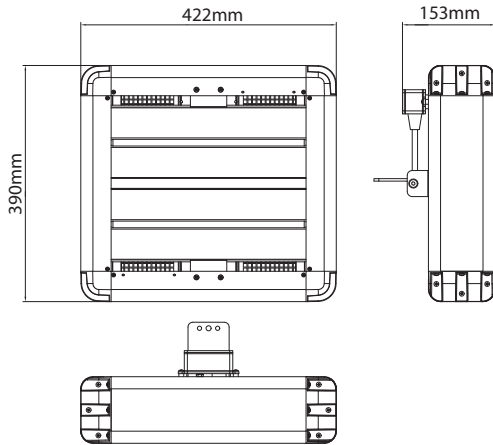

Shadow 4.5kW and 6kW Industrial Heater

Vertical

Technical Drawings

Technical Specification

	6kW Vertical - #903678	6kW Vertical - #903674
Voltage (V)	220 - 240V	220 - 240V
Weight (Kg)	8.4	8.4
Total Power (kW)	4.5	6
Ingress Protection	IP65	IP65
Warranty	2 Years	2 Years
Lamp Warranty	Not Covered	Not Covered
Cable Length	Cable not supplied	Cable not supplied
Product Depth (cm)	42.2	42.2
Product Height (cm)	11	11
Product Width (cm)	52.5	52.5
Package Depth (cm)	48	48
Package Height (cm)	22	22
Package Width (cm)	59	59

Installation Diagrams