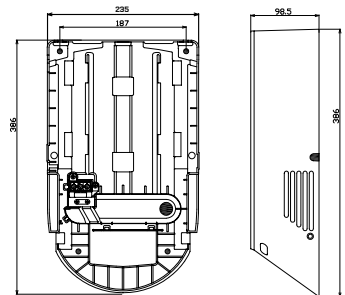

Double filtered air cleaning ●

Optional warm air setting ●

Slimline ●

Very quiet ●

Vandal proof ●

For life.
FREE REPAIRS FOR LIFE

Electrical Supply Voltage	220 - 240 V
Electrical Supply Frequency	50/60 Hz
Rated Power	0.7 - 1.8kW
Approx. Watt-Hours per Dry	1.94 - 5 Wh
Heater Element Power	1.1 kW
Dry time	10 seconds
Operating Sound Level	72 dB(A)