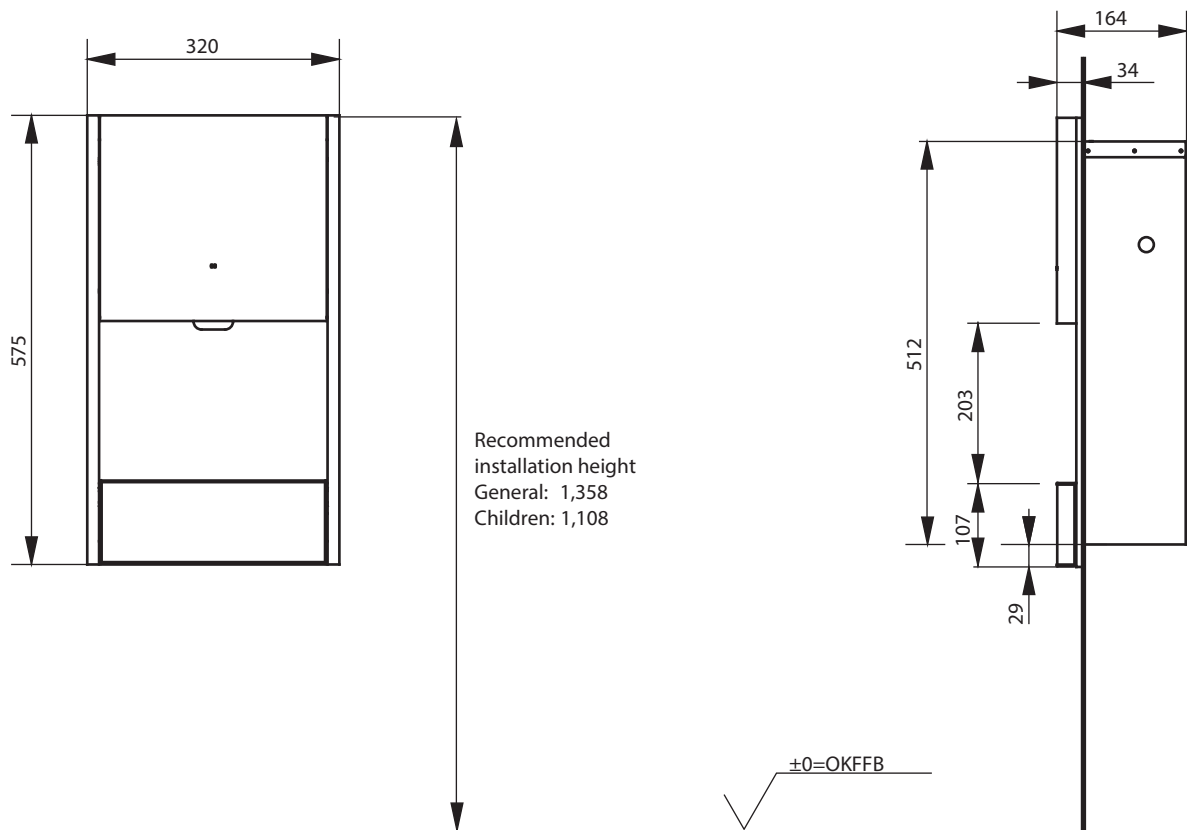

COMMERCIAL

Hand Dryer

PRODUCT DETAILS

Product code	TYC604
EAN code	40 50663 09327 3
Size	w:320xd:164xh:575 (mm)
Weight	7,6 kg
Colour	Stainless Steel

TECHNICAL DETAILS

Material	stainless steel
Air flow	356 km/h
Drying time	9 sek.
Noise level *	approx. 58 dB(A)
Filter	PP Filter
Standby power consumption	< 0,5 W
Rated output (without/with heat)	410 W / 640 W
Drip tray	0,95 l
Water protection level	IPX1

Weights and measurements shown may be subject to small variations or are indicative.
*measured 2 m distance from the hand dryer

TECHNICAL DRAWINGS

TOTO