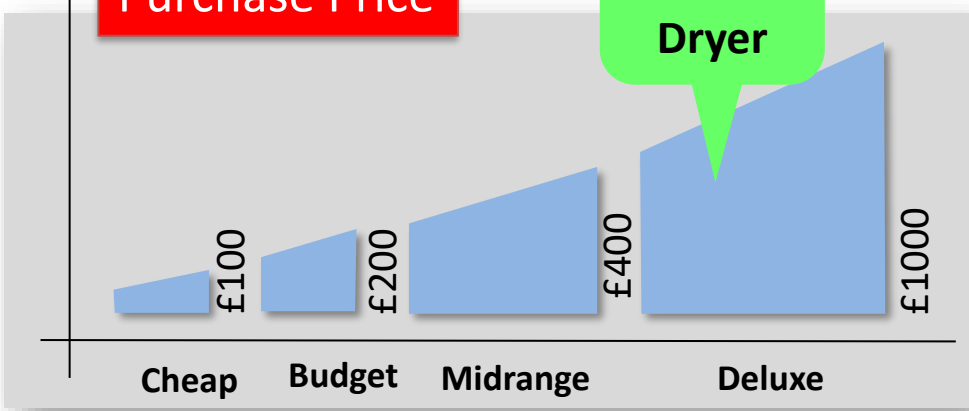

Purchase Price