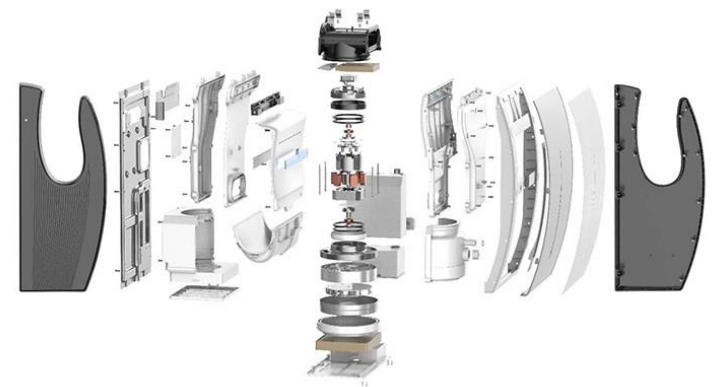

The Zebrillo is a premium quality Hands In dryer, it's also the first stainless steel "hands in" dryer. It has a built in HEPA filter and UVC sterilisation lamp to ensure the air is as clean as possible! The stainless steel design provides a luxurious look in the washroom.

Purchase Price

Sterilised and clean air

Fitted with an inbuilt HEPA filter and UVC sterilisation lamp to ensure clean air

Onsite	Onsite	Onsite	Onsite	Onsite
Labour	Labour	Labour	Labour	Labour
Parts	Parts	Parts	Parts	Parts
Year 1	Year 2	Year 3	Year 4	Year 5