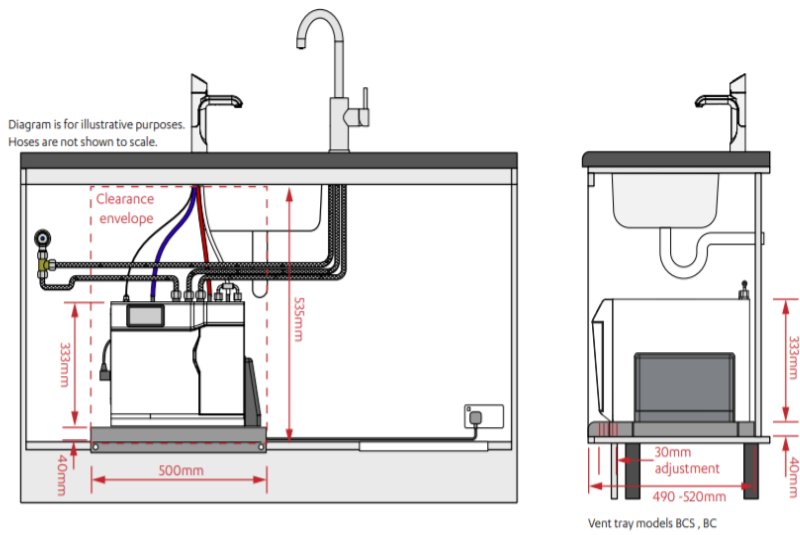

Plumbing

Wholesome water inlet supply required	Cold Feed
Supply pressure range	1.7bar - 5bar
Supply connection (hot & cold)	1 x isolated 1/2" BSP BSP fitting (flexible supply hoses included)
Installation	Must comply with current water supply regulations

Tap design

Style	HydroTap Classic Plus
Finish	Bright Chrome
Installation hole cut size	35mm
Rotation	Fixed
Disability options	No
Country of Origin	Australia

Command centre

Factory temperature boiling	98°C
Factory temperature chilled	6-10°C
Filtration	0.2 Micron Filter Cartridge
Flow rate	4 l/min
Wholesome water supply requirements	Cold Feed
Refrigerant	R290
Tank material	Stainless Steel
Country of origin	Australia

Clearance space required
for under counter unit

VENT TRAY

Accessories

Visit specify.zipwater.co.uk to find out more information about Zip HydroTap Classic Plus Accessories

Image	SKU	Title
	95258	Bright chrome G5 raised font kit
	90915UK	Integrated tap font for HydroTap Classic Plus & Wave bright chrome
	FL500 KIT	Limescale prevention filter kit 3,750 litres
	FL1000 KIT	Limescale prevention filter kit 7,000 litres
	FL1500 KIT	Limescale prevention filter kit 10,000 litres
	FL2000 KIT	Limescale prevention filter kit 16,500 litres