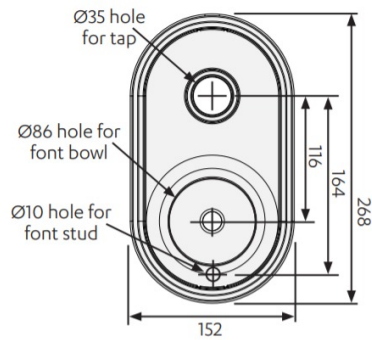

Tap design

Style	HydroTap Classic Plus
Finish	Bright Chrome
Installation hole cut size	35mm
Rotation	Fixed
Disability options	No
Country of Origin	Australia

Command centre

Factory temperature boiling	98°C
Factory temperature chilled	6-10°C
Filtration	0.2 Micron Filter Cartridge
Flow rate	4 l/min
Wholesome water supply requirements	Cold Feed
Refrigerant	R290
Tank material	Stainless Steel
Country of origin	Australia

Tap installation

Classic Plus

Classic Plus + extension

Integrated font

Raised Font

Classic Plus on Raised font

Classic Plus on Classic font

Under-counter unit installation