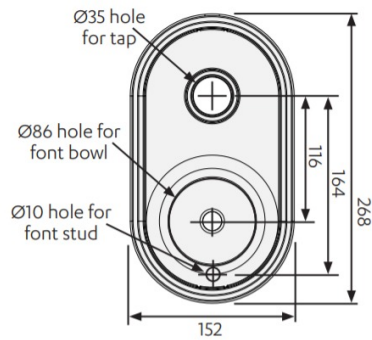

Tap design

Style	HydroTap Classic Plus
Finish	Bright Chrome
Installation hole cut size	35mm
Rotation	Fixed
Disability options	No
Country of Origin	Australia

Command centre

Factory temperature boiling	98°C
Factory temperature chilled	3-5°C
Filtration	0.2 Micron Filter Cartridge
Flow rate	4 l/min
Wholesome water supply requirements	Cold Feed
Refrigerant	R290
Tank material	PPS
Country of origin	Australia

Tap installation

Classic Plus

Classic Plus + extension

Integrated font

Raised Font

Classic Plus on Raised font

Classic Plus on Classic font

Under-counter unit installation