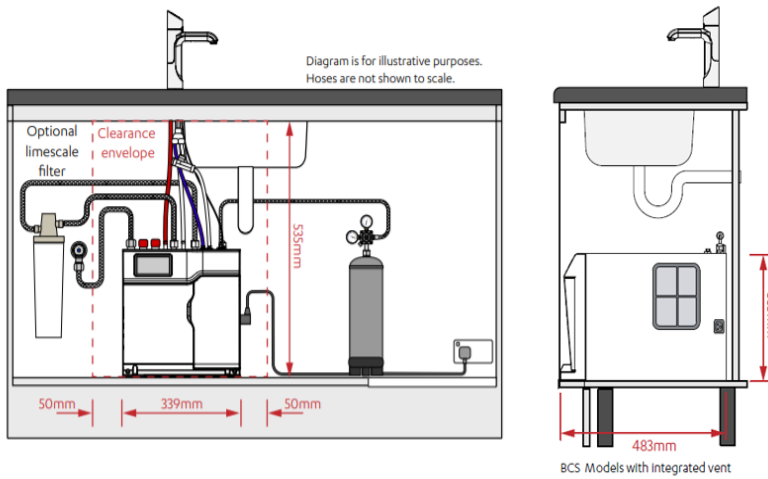

Plumbing

Wholesome water inlet supply required	Cold Feed
Supply pressure range	2.5bar - 5bar
Supply connection (hot & cold)	1 x isolated 1/2"BSP BSP fitting (flexible supply hoses included)
Installation	Must comply with current water supply regulations

Tap design

Style	HydroTap Classic Plus
Finish	Bright Chrome
Installation hole cut size	35mm
Rotation	Fixed
Disability options	No
Country of Origin	Australia

Command centre

Factory temperature boiling	98°C
Factory temperature chilled	3-5°C
Filtration	0.2 Micron Filter Cartridge
Flow rate	4 l/min
Wholesome water supply requirements	Cold Feed
Refrigerant	R290
Tank material	PPS
Country of origin	Australia

Tap installation

Classic Plus

Classic Plus + extension

Integrated font

Raised Font

Classic Plus on Raised font

Classic Plus on Classic font

Under-counter unit installation

Clearance space required
for under counter unit

Accessories

Visit specify.zipwater.co.uk to find out more information about Zip HydroTap Classic Plus Accessories

Image	SKU	Title
	95258	Bright chrome G5 raised font kit
	90915UK	Integrated tap font for HydroTap Classic Plus & Wave bright chrome
	FL500 KIT	Limescale prevention filter kit 3,750 litres
	FL1000 KIT	Limescale prevention filter kit 7,000 litres
	FL1500 KIT	Limescale prevention filter kit 10,000 litres
	FL2000 KIT	Limescale prevention filter kit 16,500 litres
	91295	CO2 Replacement cylinders 2 x 1.2kg