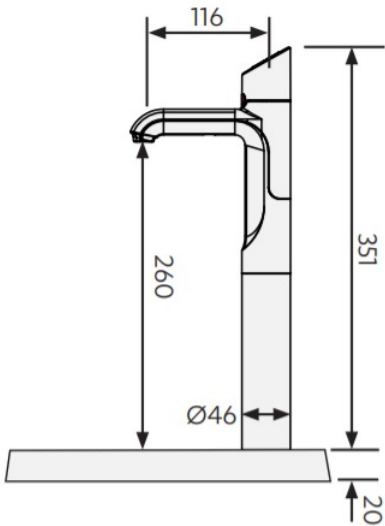

Classic Plus on Raised font