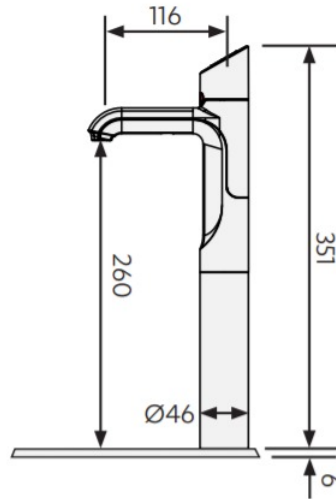

Classic Plus on Classic font