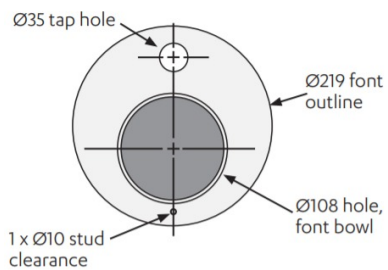

Integrated font