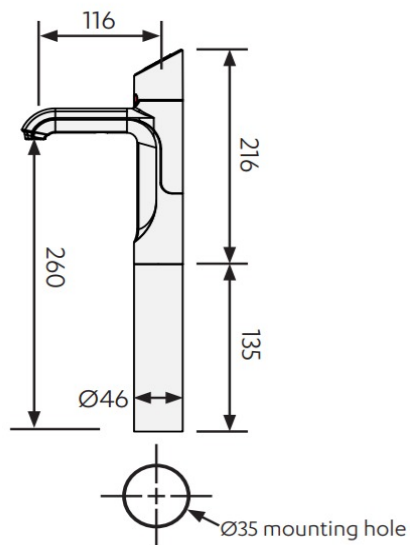

Classic Plus + extension