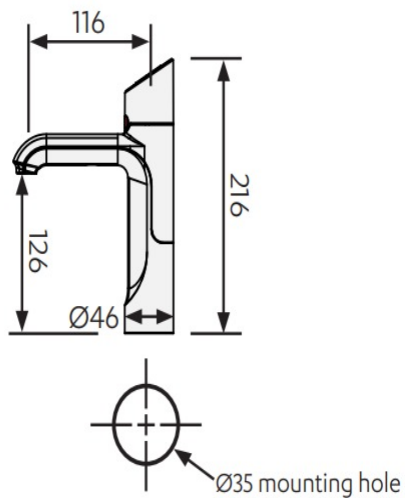

Tap installation

Classic Plus