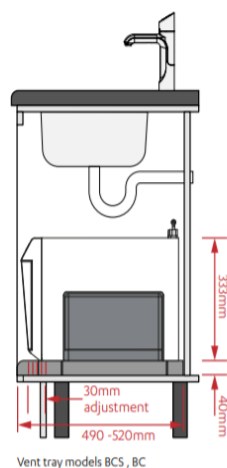

Plumbing

Wholesome water inlet supply required	Cold Feed
Supply pressure range	2.5bar - 5bar
Supply connection (hot & cold)	1 x isolated 1/2"BSP BSP fitting (flexible supply hoses included)
Installation	Must comply with current water supply regulations

Tap design

Style	HydroTap Classic Plus with Mixer
Finish	Bright Chrome
Installation hole cut size	35mm
Rotation	Fixed
Disability options	No
Country of Origin	Australia

Command centre

Factory temperature boiling	98°C
Factory temperature chilled	3-5°C
Filtration	0.2 Micron Filter Cartridge
Flow rate (Boiling)	4 l/min
Wholesome water supply requirements	Cold Feed
Refrigerant	R290
Tank material	Stainless Steel
Country of origin	Australia

Tap installation

Classic Plus

Classic Plus + extension

Under-counter unit installation

Clearance space required for under counter unit

VENT TRAY

Accessories

Visit specify.zipwater.co.uk to find out more information about Zip HydroTap Classic Plus with Mixer Accessories