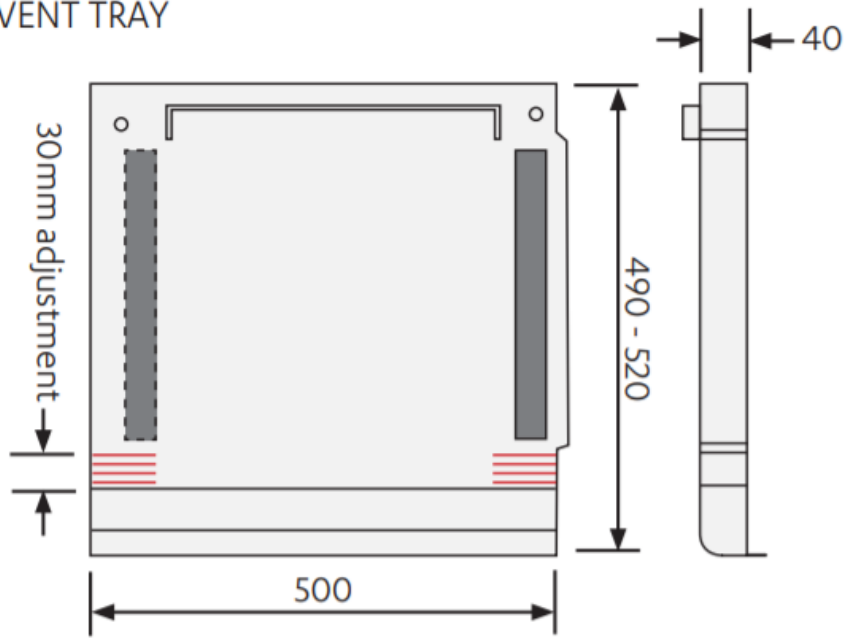

Tap installation

Classic Plus

Classic Plus + extension

Under-counter unit installation

Clearance space required for under counter unit

VENT TRAY

Accessories

Visit specify.zipwater.co.uk to find out more information about Zip HydroTap Classic Plus with Mixer Accessories