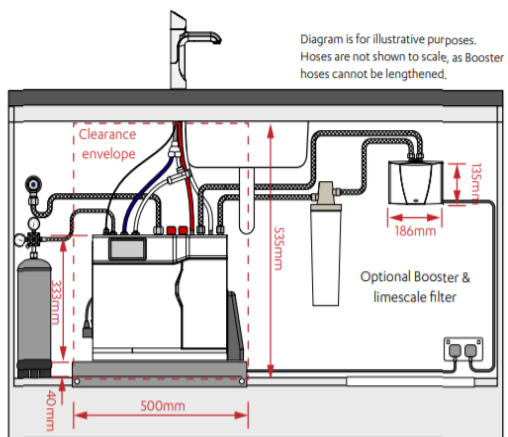

Plumbing

Wholesome water inlet supply required	Cold Feed
Supply pressure range	2.5bar - 5bar
Supply connection (hot & cold)	1 x isolated 1/2"BSP BSP fitting (flexible supply hoses included)
Installation	Must comply with current water supply regulations

Tap design

Style	HydroTap Classic Plus with Mixer
Finish	Bright Chrome
Installation hole cut size	35mm
Rotation	Fixed
Disability options	No
Country of Origin	Australia

Command centre

Factory temperature boiling	98°C
Factory temperature chilled	3-5°C
Filtration	0.2 Micron Filter Cartridge
Flow rate (Boiling)	4 l/min
Wholesome water supply requirements	Cold Feed
Refrigerant	R290
Tank material	Stainless Steel
Country of origin	Australia

Tap installation

Classic Plus

Classic Plus + extension

Under-counter unit installation

Clearance space required for under counter unit

VENT TRAY

Accessories

Visit specify.zipwater.co.uk to find out more information about Zip HydroTap Classic Plus with Mixer Accessories