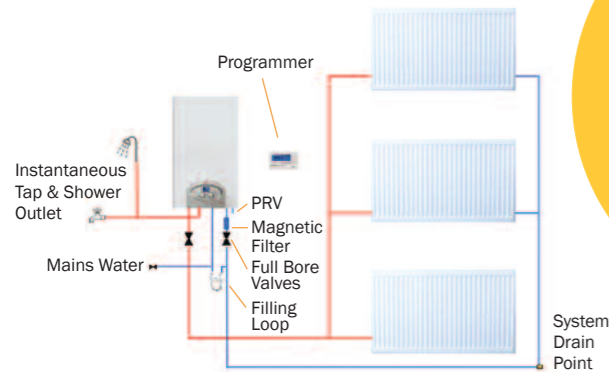

Fusion Astro Electric Combi Boilers are suitable for small properties that have a Shower and Hot Water outlets for sinks.

It is not recommended that they are used for properties with Baths as generally the flow rate is insufficient to fill a Bath in a suitable timescale.

In the event that there is a Bath in the property the Astro can be used to Heat the Radiators and a Hot Water Cylinder via an 'S' Plan configuration for Domestic Hot Water purposes.

If 3Phase Electricity is available our 18 & 24Kw Astro Boilers would have sufficient flow rates to fill a Bath in a suitable timescale.

We also offer a comprehensive Range of Electric Boiler and Cylinder packages designed to be affordable and bespoke to your requirements.

If you are unsure of the Model and Output you require please feel free to contact our Sales Team on 01698 820533 or visit www.electric-heatingcompany.co.uk

Fusion Astro Combi System