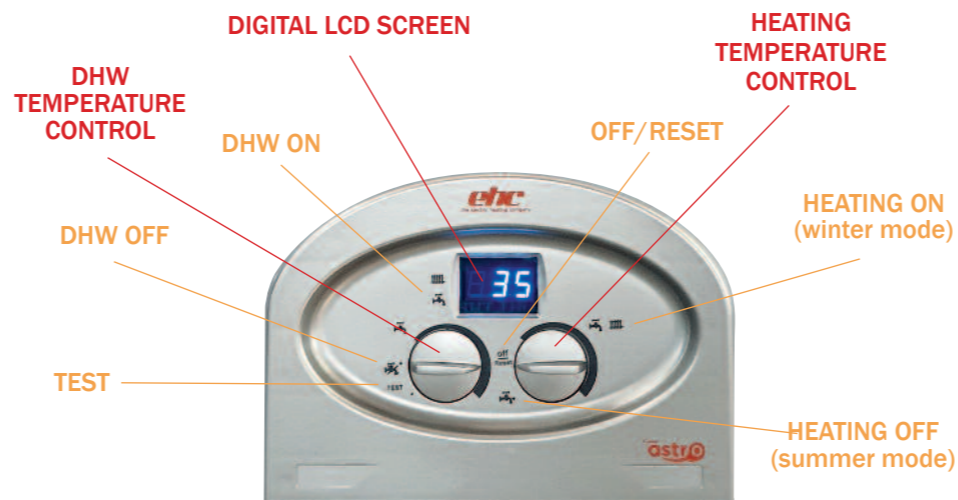

Astro Boiler Control Panel

The All in One Electric Boiler Solution

Electricity consumption of the Astro Boiler is highly efficient, due to its superior inner design.

With no flue requirements, the Boiler rapidly provides Heating and Domestic Hot Water.

- Instant Hot Water for Washing & Showering Heating + Hot Water
- Eco friendly
- Electronic micro processor control system
- NTC Electronic water control system
- Large digital screen
- Quiet operation
- Compatible with all Volt Free Programmers

TECHNICAL SPECIFICATION

CAPACITY					
Supply Type		1Ph	1Ph	3Ph	3Ph
Heating power	kW	12	14.4	18	24
Capacity	BTU	40968	49161	61418	81888
Maximum Working Pressure (Heating)	Bar	3	3	3	3
Maximum Working Pressure (DWH)	Bar	6	6	6	6
Heating Circuit Temperature Range	°C	30-80	30-80	30-80	30-80
Hot Water Temperature Range	°C	30-60	30-60	30-60	30-60
Hot Water Output (ΔT= 30°C)	L/min	5	6	9	11
DIMENSIONS					
Height	mm	740	740	740	740
Width	mm	435	435	435	435
Depth	mm	320	320	320	320
Net Weight	Kg	38	38	38	38
Gross Weight	Kg	42	42	42	42
ELECTRICAL					
Minimum Cable Size	mm²	16	16	5x6	5x6
Time Delayed RCD Specification	A/mA	63/30	80/30	40/30	40/30
Circuit Protective Device	Amps	63	80	32	40
Voltage/Frequency	V~Hz	230/50	230/50	400/50	400/50
Load Current	Amps	52	65	26	35
Element Resistance	ohms	13	33	27	20
HYDRAULIC					
Heating Circuit Pipe Connections	inch	3/4"	3/4"	3/4"	3/4"
DHW Pipe Connections	inch	1/2"	1/2"	1/2"	1/2"