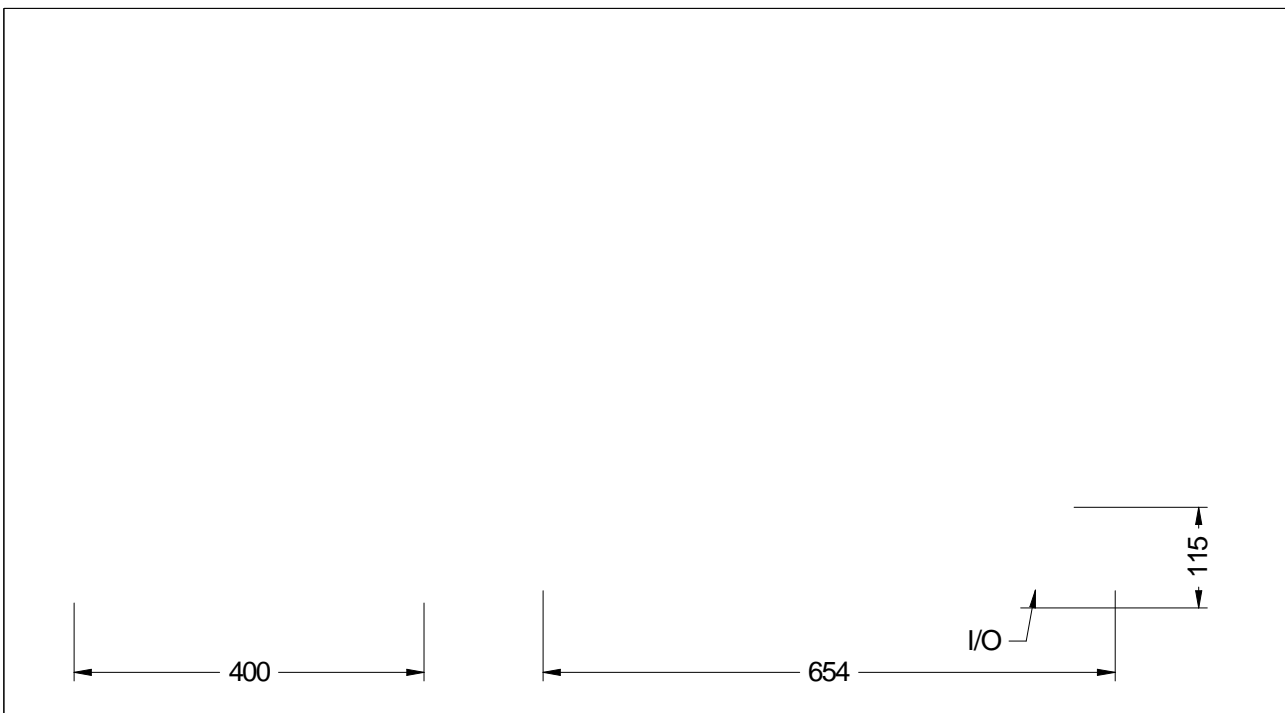

IH3

Construction

- Body: stainless steel grade 430
- Hob surface: 6mm thick Schott Ceran® ceramic glass

Available Options

Available Accessories

- Replacement air filter

Specifications

Model	IH3
External height (mm)	115
External width (mm)	400
External depth (mm)	654
Net weight unpacked (kg)	12.8
Gross weight packed (kg)	19
Shipping volume (m ³)	0.214
Hob	1 zone
Electrical supply 1N~ +E	230V/1ph/50Hz
Total power rating	13 A
Heat input normal (kW)	2.4
Heat input boost * (kW)	3.0