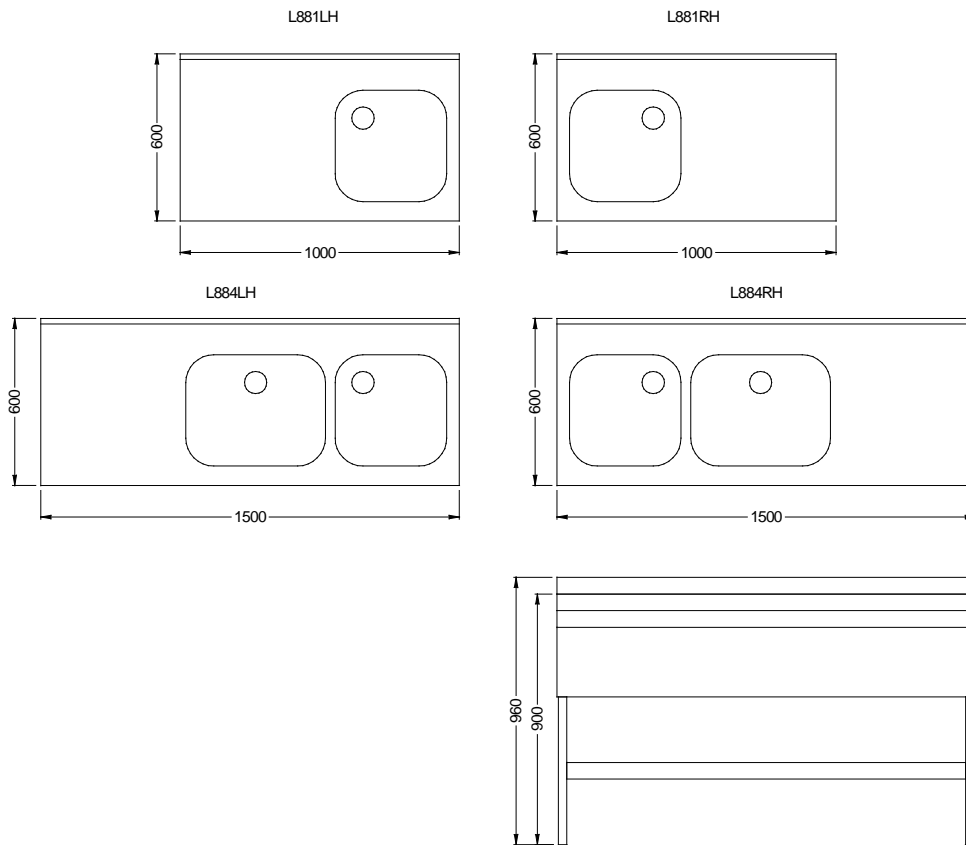

Sink Units

Key Features

- Double sink
- Bowl depth: 250mm
- Sound deadening design
- Accepts 12mm pillar or mixer taps (not supplied)
- 38mm waste outlet, supplied with plug, chain and overflow

L884LH

Construction

- Bowls & drainer: stainless steel grade 340
- Shelf: stainless steel grade 430

Available Options

- N/A

Available Accessories

- TA64 Pillar taps (pair)

Specifications

Model	L881LH	L881RH	L884LH	L884RH
External width (mm)	1000	1000	1000	1000
External Height (mm)	900	900	900	900
External depth (mm)	600	600	600	600
Net weight unpacked (kg)	20	20	29	29
Gross weight packed (kg)	21	21	30	30
Shipping volume (m ³)	0.232	0.232	0.370	0.370