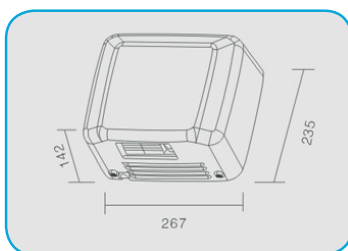

Oxford Dryer

10-15 second dry-time

- Our most competitively priced dryer
- Most powerful dryer in it's class
- 10-15 second dry-time
- Available in White ABS and Silver ABS
- Dimensions: 267 W x 235 H x 142 D mm

DRY TIME	10-15 SECONDS
POWER	2300 W Heated
ENERGY	6.39 Wh/Use
AIR SPEED	30 m/s
NOISE	65 Db

Oxford Hand Dryer Product Codes:
Oxford Hand Dryer White ABS Code: 4501
Oxford Hand Dryer Silver ABS Code: 4502